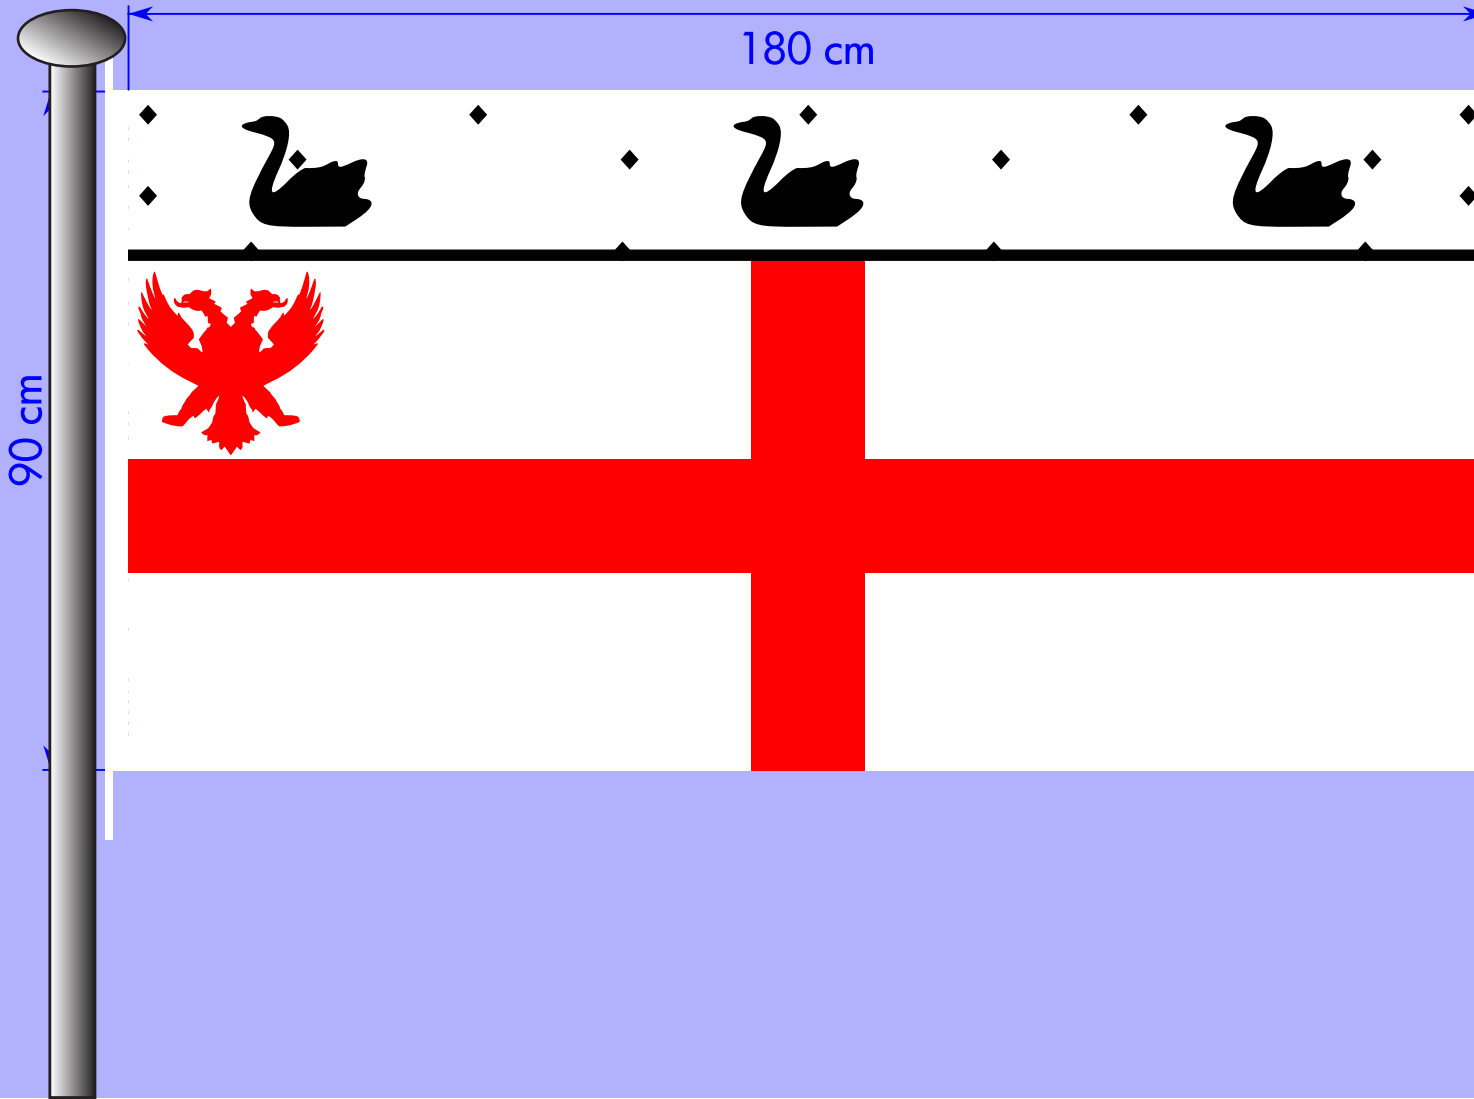

White St. George's  
180 cm by 90 cm  
Rect Flag:  
FR1809SGCW

Options:

Installation

Flagclips for easier installation

Various permanent & portable pole systems

040 TOP FLAG  
040 867 3524