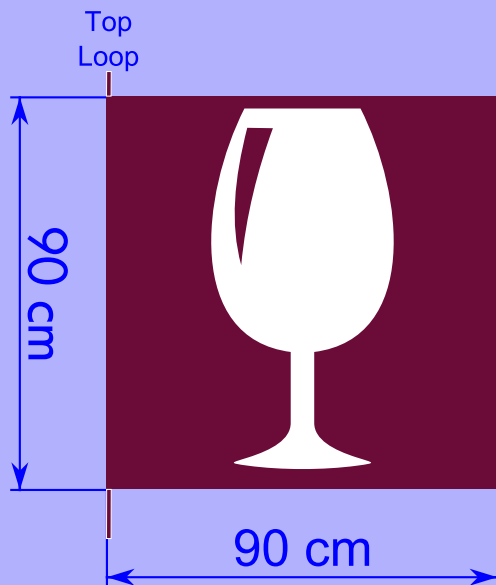

Maroon

Goblet

90 cm by 90 cm

Rect

Flag:

FR0909GM

*Fly - be SEEN!*

040 TOP FLAG  
040 867 3524