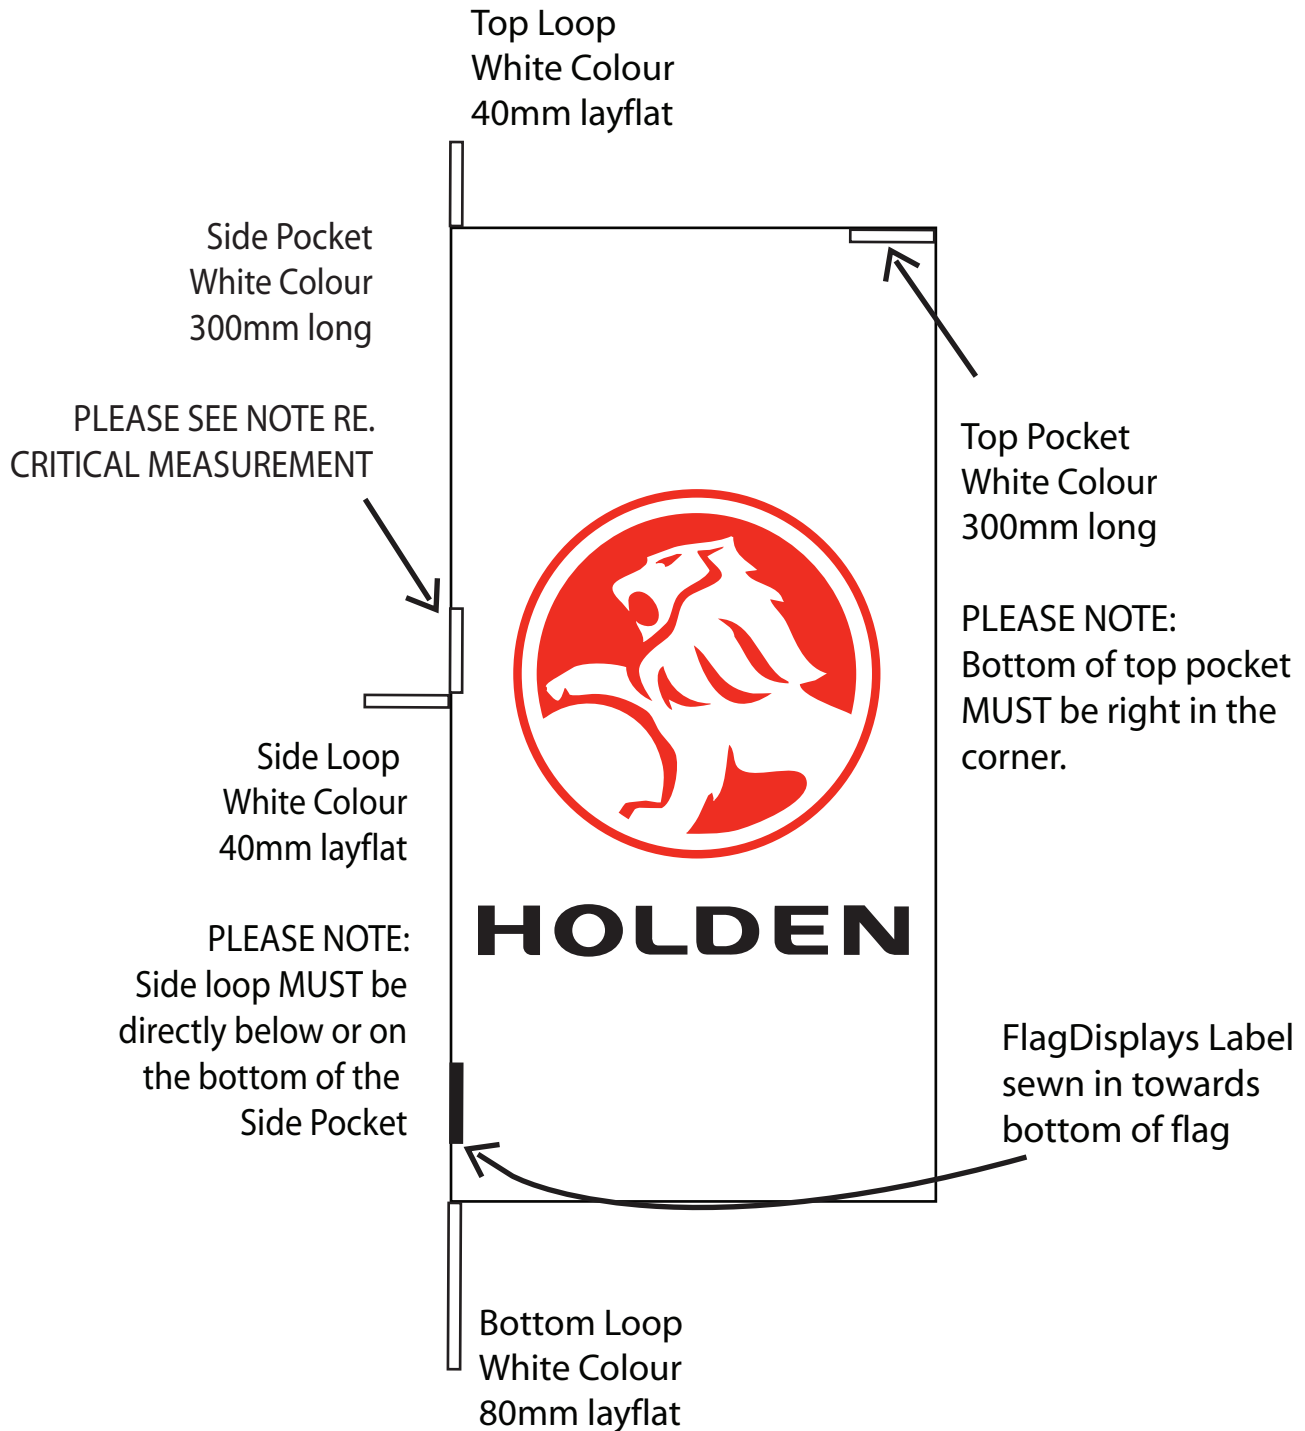

**VERTICAL HOLDEN WHITE FLAG**  
**FLAG SIZE 900mm x 1800mm**  
**COLOURS: Pantone Red 485 & Black**

**IF APPLICABLE, ALL LOOPS & LABELS TO BE ON BACK SIDE OF PRINTING**

**CRITICAL POCKET MEASUREMENT**

**Bottom of both pockets MUST be the same distance from the top left hand corner of the flag (where the top loop is.)**