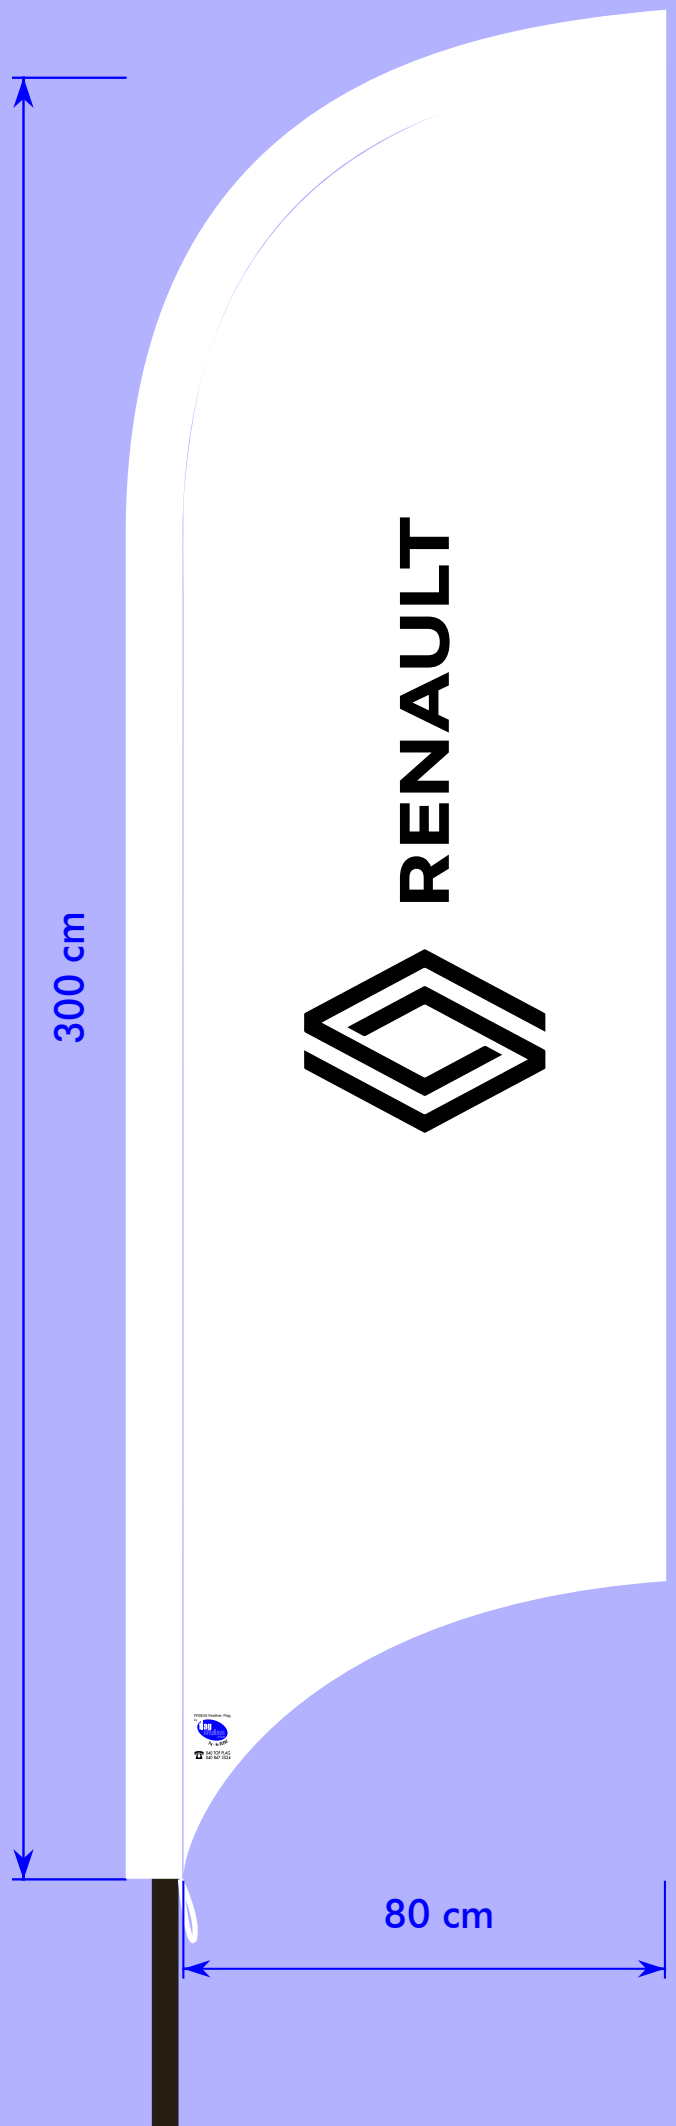

White
RENAULT (logo, acw)
80 cm by 300 cm
Feather Flag:
FF0830Rtlaw

040 TOP FLAG
040 867 3524