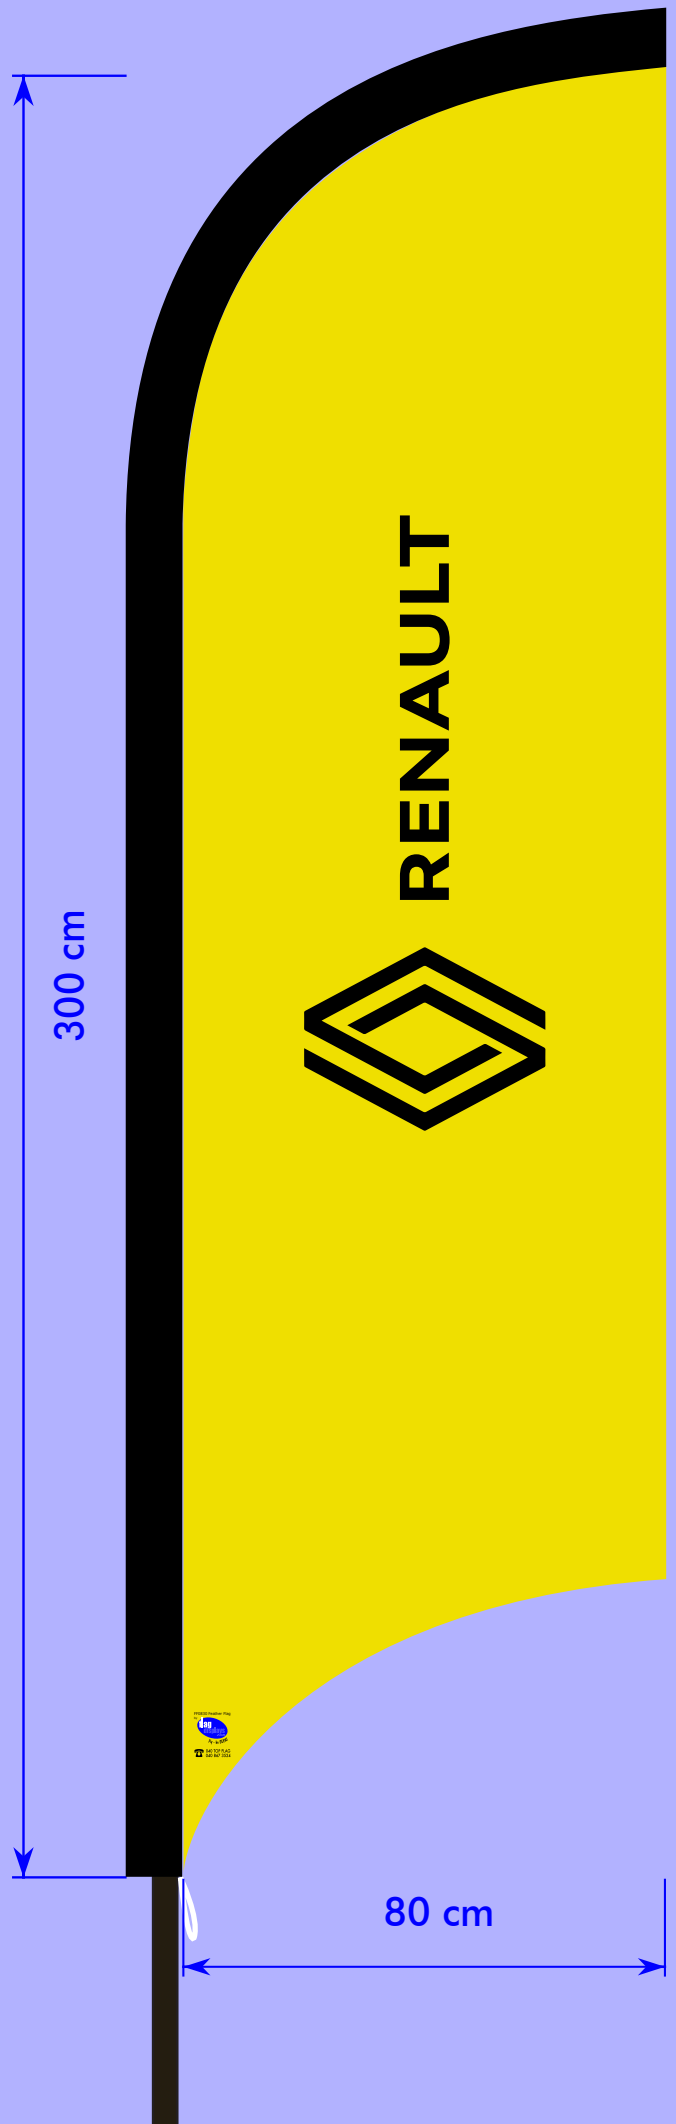

Yellow  
RENAULT (logo, acw)  
80 cm by 300 cm  
Feather Flag:  
FF0830Rtlay

040 TOP FLAG  
040 867 3524